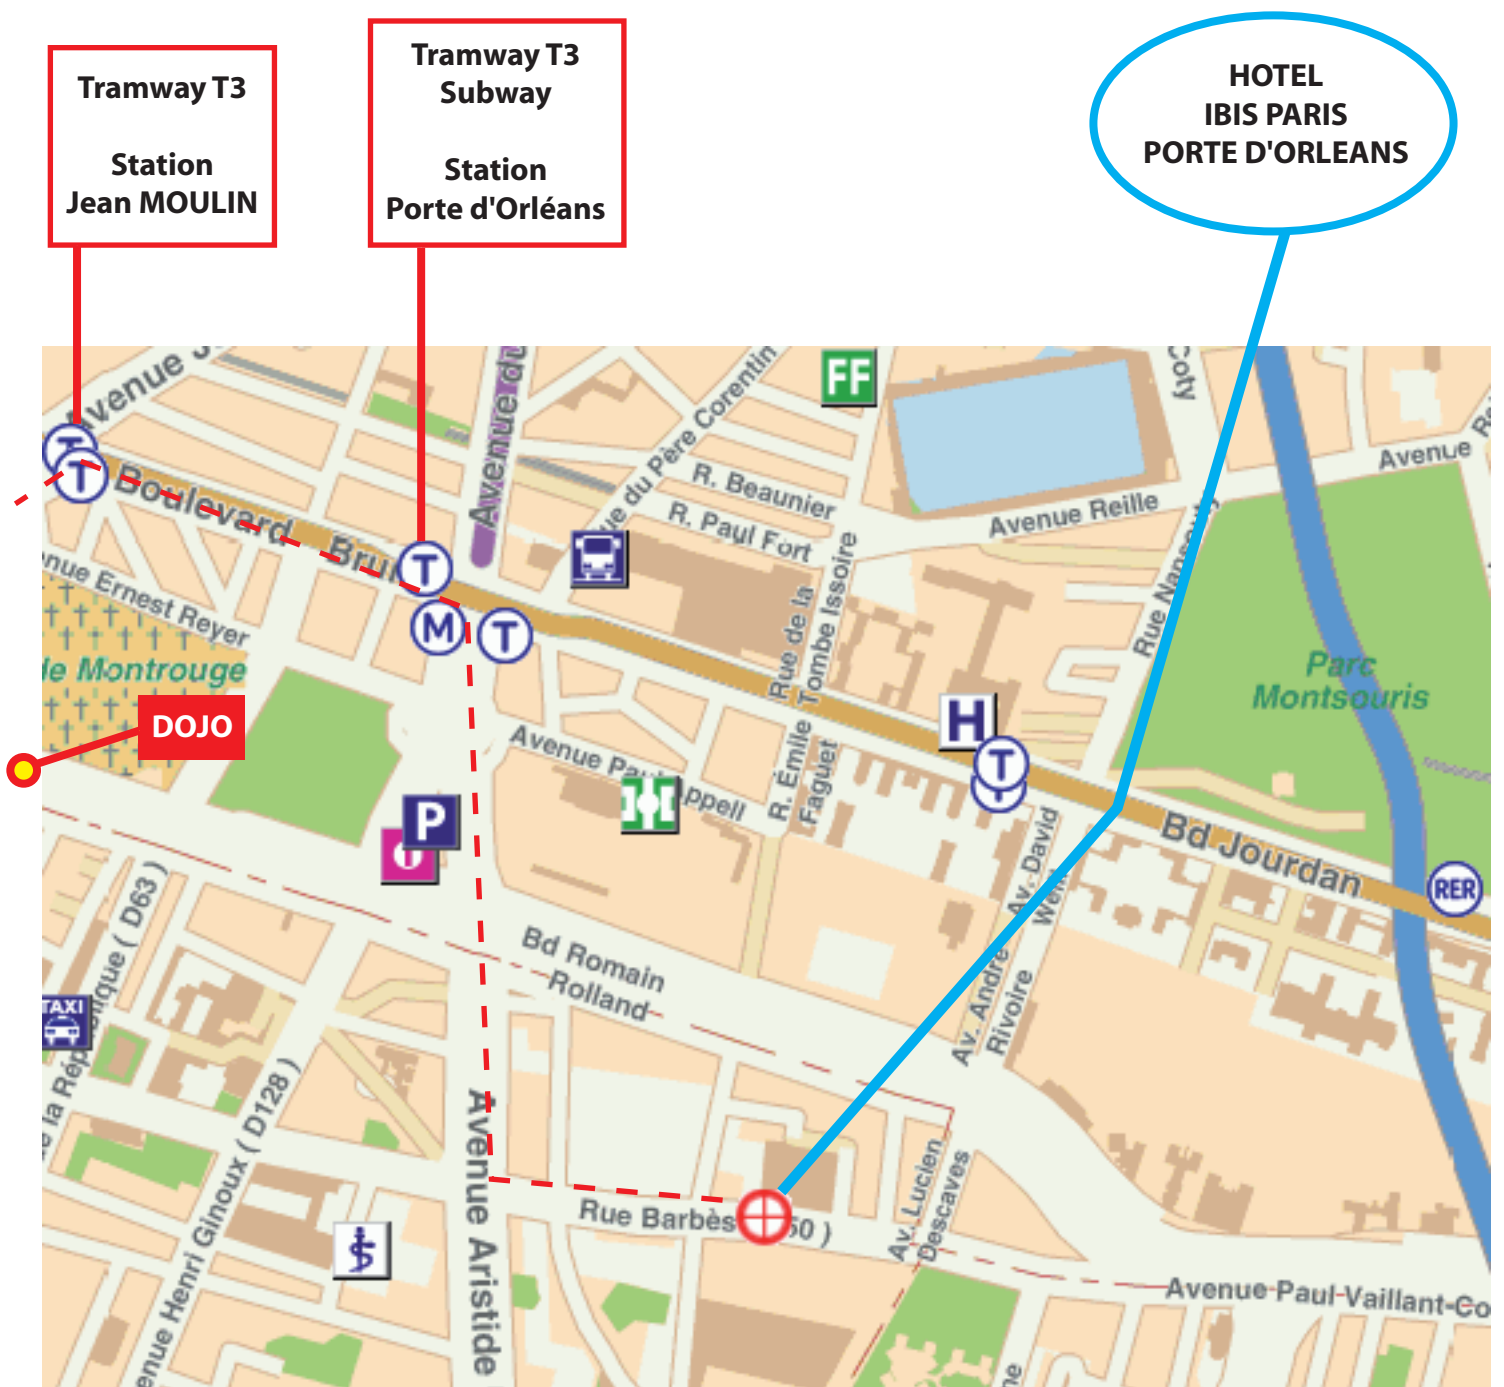

European laïdo Championship

PARIS 2010

DOJO

INSTITUT NATIONAL DU JUDO
INJ

Tramway T3

Station
Jean MOULIN

Tramway T3
Subway

Station
Porte d'Orléans

Super Market

Super Market

European laïdo Championship

PARIS 2010

European laïdo Championship

PARIS 2010

Tramway T3
Station
Stade Charlety

Tramway T3
Station
Poterne des
Peupliers

HOTEL
IBIS PARIS
PORTE D'ITALIE